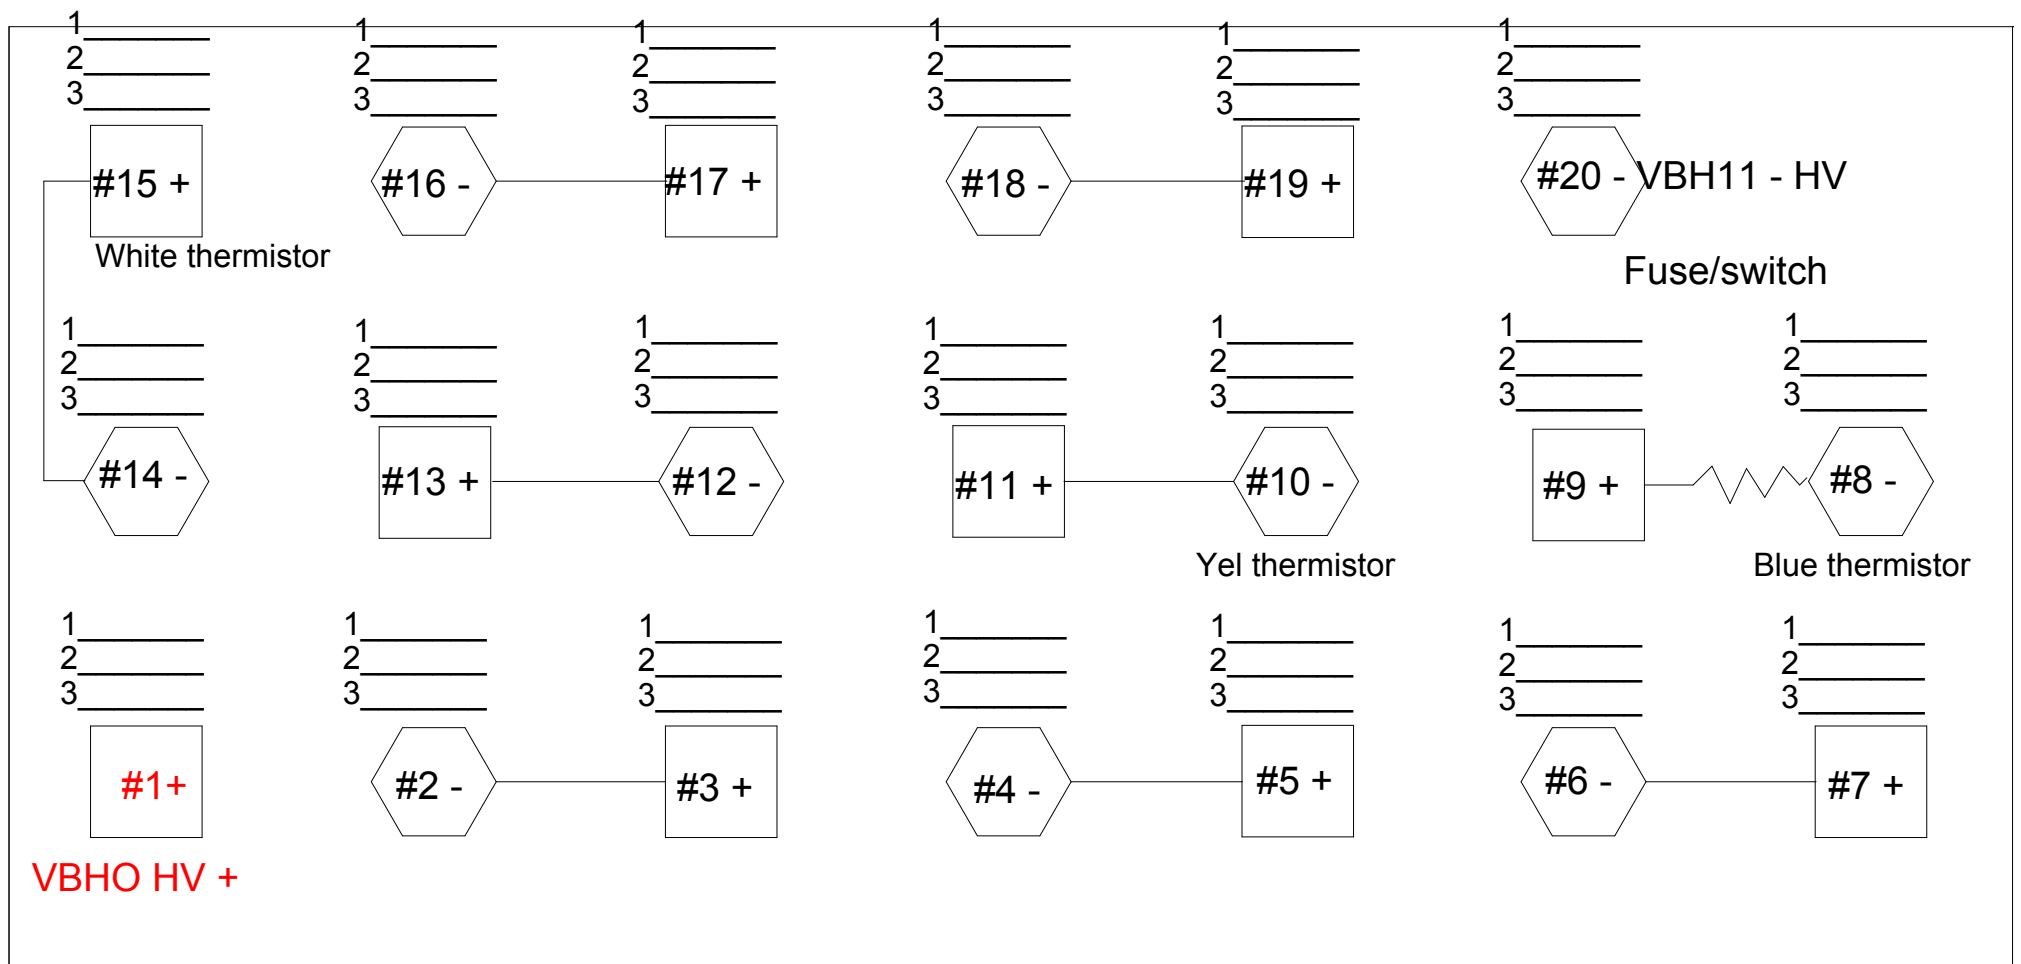

jumper side

junction board side

Gen one insight and civic subvpack test log

Pack identity _____

Date of test _____

Notes: _____
