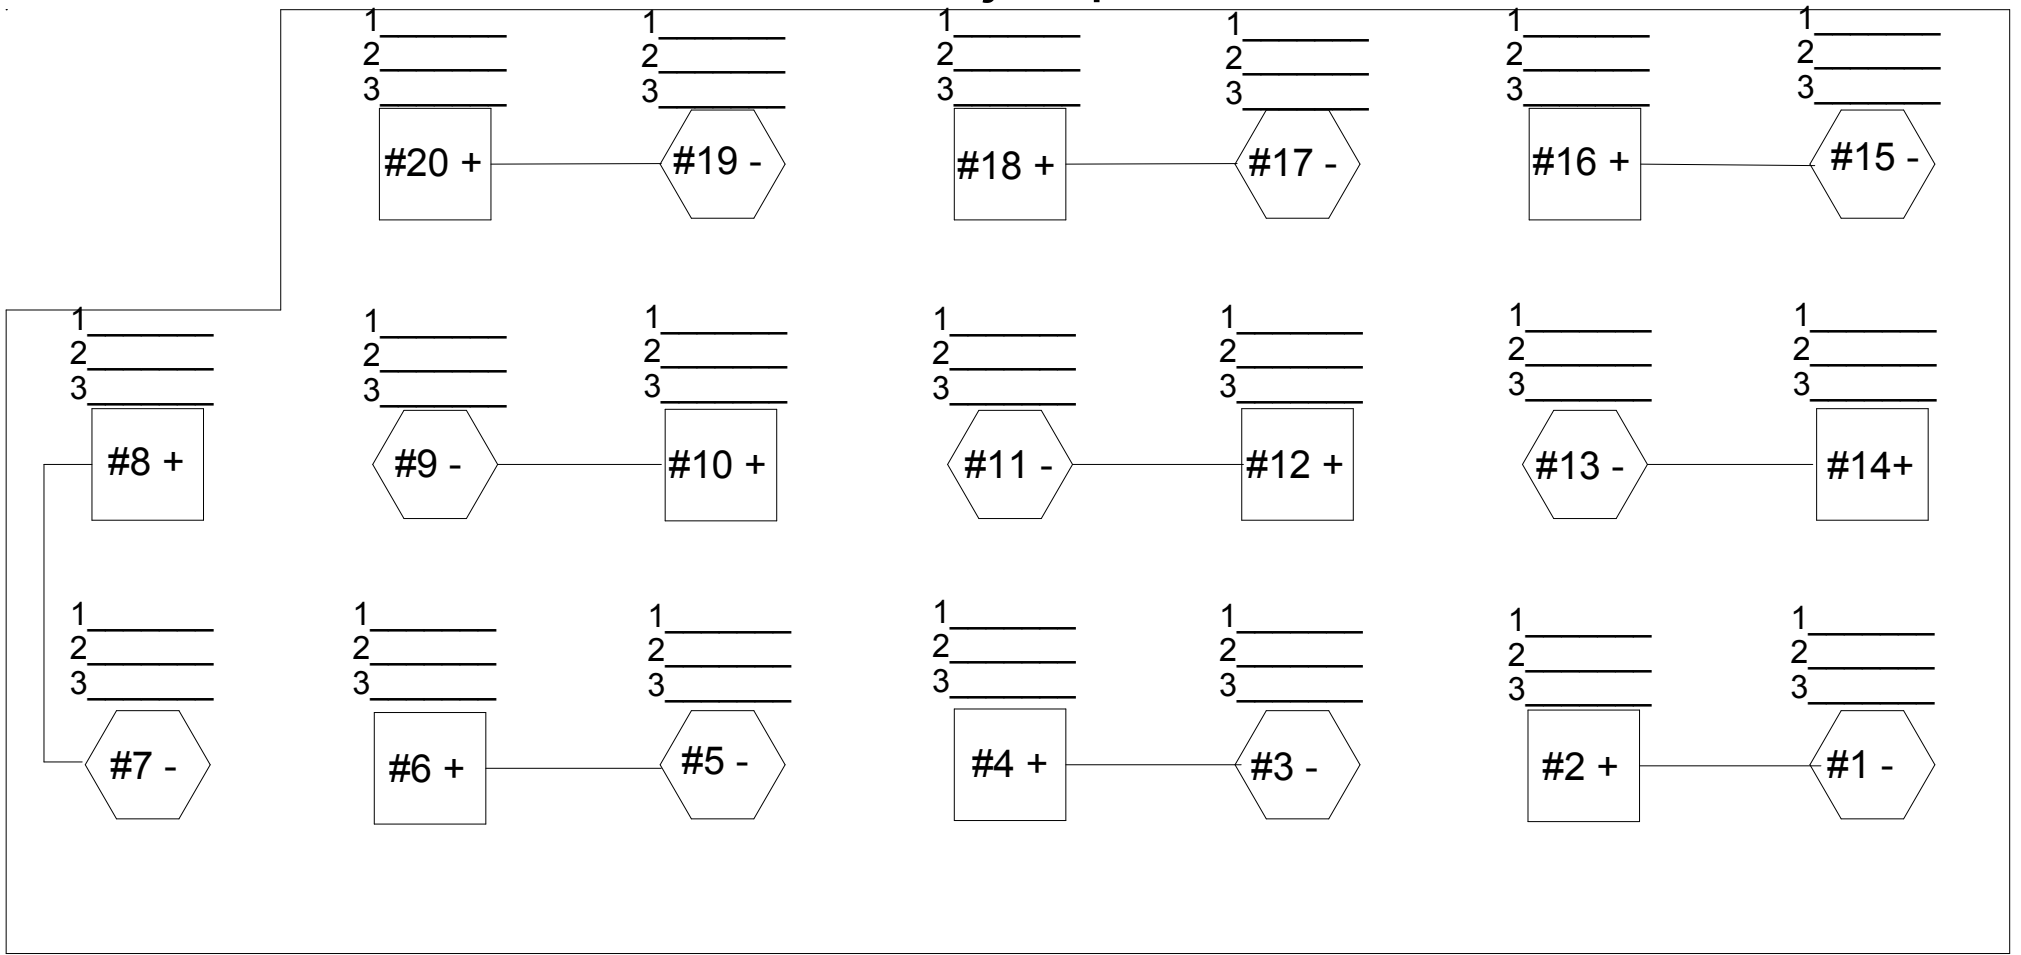

jumper side

junction board side

Gen one insight and civic subvpack test log

Pack identity _____

Date of test _____

Notes: _____
