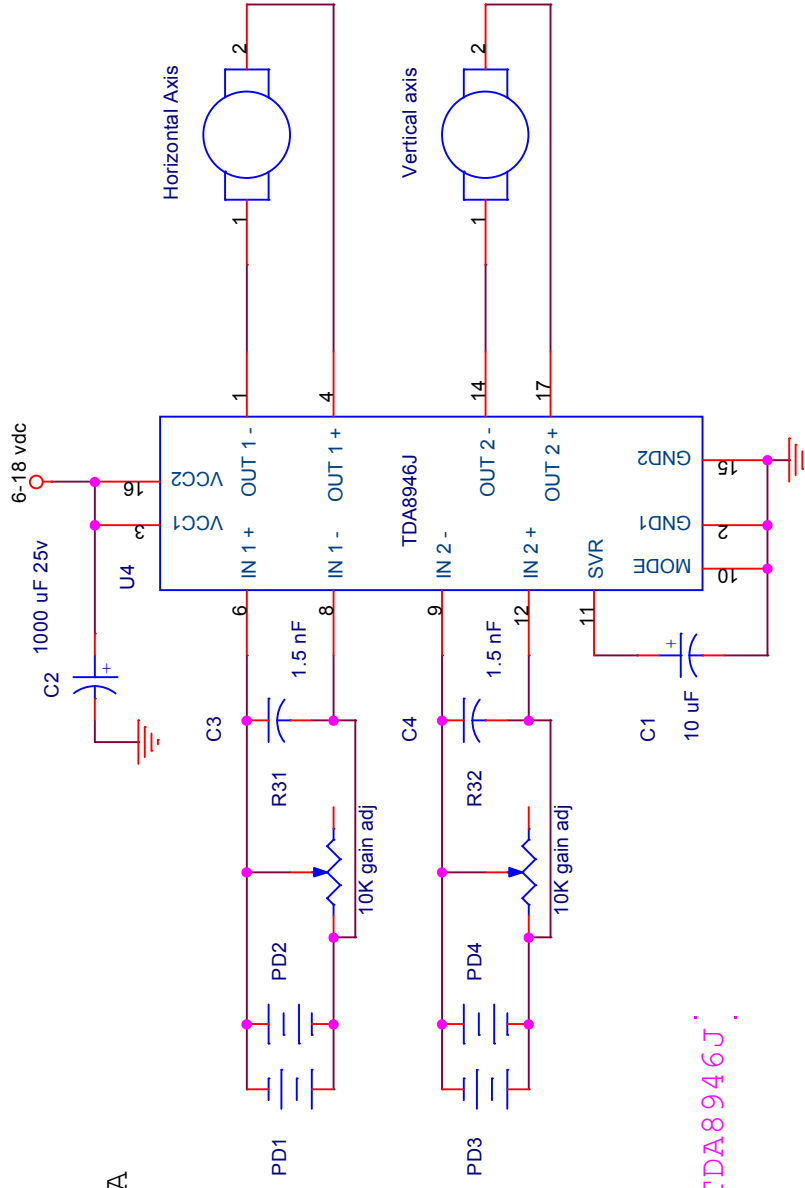

photo diodes osram BPW34FA

Audio BTL stereo amp NPX TDA8946J

Title		DUAL AXIS SOLAR TRACKER	
Size	A	Document Number	<Doc>
Rev	1		
Date:	Thursday, October 08, 2009	Sheet	1 of 1